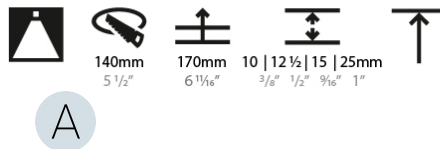

GENERAL

Series: Bioniq
 Subseries: Bioniq Round Deep
 Brand: Prolicht
 Division: Architectural
 Mounting Type: Trimless
 Mounting Location: Ceiling
 Subcategory: Downlight

PHYSICAL

Shape: Round
 Diameter (mm): 136
 Diameter (in): 5 3/8
 Height (mm): 151
 Height (in): 5 15/16
 Ceiling Thickness (mm): 10 / 12.5 / 15 / 25
 Ceiling Thickness (in): 3/8 or 1/2 or 9/16 or 1
 Min. Recessing Depth (mm): 170
 Min. Recessing Depth (in): 6 11/16
 Light Distribution: Downlight
 Weight (kg): 1.073
 Weight (lbs): 2.36
 Fixture Finish: SSR / BKV / CWI / CRY / HAB / UFT / ITA / RUA / FTG / MYG / LOD / PUS / FRO / FUP / KIA / POP / BLS / SPG / MEY / GOH / GUM / CHC / COM / ABZ / JAG / OBR / MOS / ROR
 Fixture Material: Aluminum Die Cast
 Cut-out Measurements: \varnothing 140mm / 5 1/2"
 Upon Request: Unique Ceiling Thickness

LED

Number of LEDs: 1
 Color Temperature (°K): 2700 / 3000 / 3500 / 4000
 Max. Delivered Lumen (lm): 814 / 877 / 911 / 930
 Nominal Lumen (lm): 1246 / 1342 / 1396 / 1424
 CRI: >90 CRI
 Efficiency (%): 90.5
 Lamp Life (hrs): 50000
 Upon Request: RGB-W Tunable White Special Color Temperature Special LED

OPTICAL

Reflector°: 10
 Optic°: Lens Pack - No Lens / Linear Spread Lens / Honeycomb / Spread Lens
 Upon Request: Special Beam Angles

RATINGS AND CERTIFICATIONS

382, F 416-247-9319, www.zaneen.com
 Certified by Intertek for North American Standards at the end of the existing Model #. For assistance on 'custom' specifications, contact zteam@zaneen.com.
 In a constant effort to supply the best product, we reserve the right to change specifications or materials without notice. The most recent specification sheets are found at zaneen.com
 IP rating: IP20