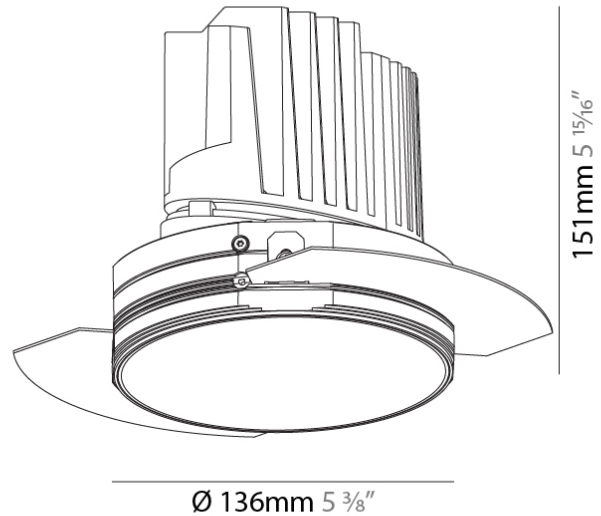

ELECTRICAL

Lamp Type: LED (Zhaga Standard)
Input Wattage (W): 13.2 / 16.5
Total Output Wattage (W): 12.1 / 14.7
Dimming: Tri-Mode (Non-Dimming and Phase Dimming (120Vac only) and 0-10V Dimming)
Driver Included: No
Driver Location: Recessed Housing
Driver Type: Constant Current - Universal
Driver Class: Class 2
Housing: See components
Input Voltage (V): 120 - 277
Constant Current (MA): 350

LED

Number of LEDs: 1
Color Temperature (°K): 2700 / 3000 / 3500 / 4000
Max. Delivered Lumen (lm): 814 / 877 / 911 / 930
Nominal Lumen (lm): 1246 / 1342 / 1396 / 1424
CRI: >90 CRI
Efficiency (%): 90.5
Lamp Life (hrs): 50000
Upon Request: RGB-W Tunable White Special Color Temperature Special LED

OPTICAL

Reflector°: 10
Optic°: Lens Pack - No Lens / Linear Spread Lens / Honeycomb / Spread Lens
Upon Request: Special Beam Angles

RATINGS AND CERTIFICATIONS

382, F 416-247-9319, www.zaneen.com
Certified by Intertek for North American Standards at the end of the existing Model #. For assistance on 'custom' specifications, contact zteam@zaneen.com.
In a constant effort to supply the best product, we reserve the right to change specifications or materials without notice. The most recent specification sheets are found at zaneen.com
IP rating: IP20